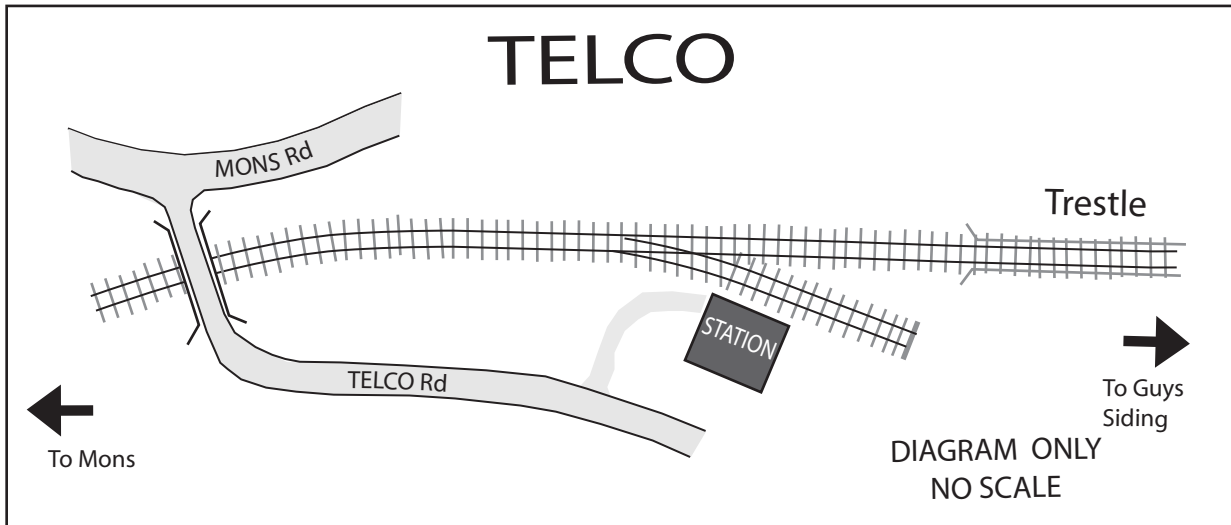

TELCO

SIDE ELEVATION

Scale 1/4 inch = 1 foot 1 : 48

BUDERIM TRAMWAY
TELCO STATION

Drawn by Jim Fainges December 2003