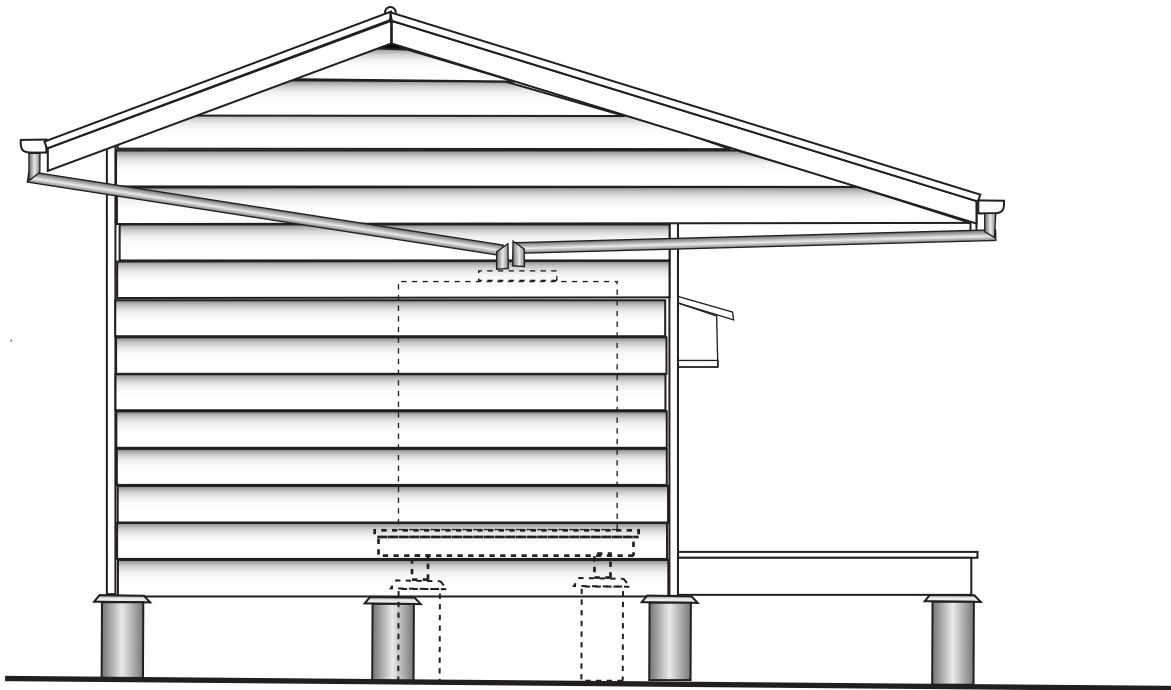

TELCO

SIDE ELEVATION

Scale 1/4 inch = 1 foot 1 : 48

BUDERIM TRAMWAY
TELCO STATION

Drawn by Jim Fainges December 2003